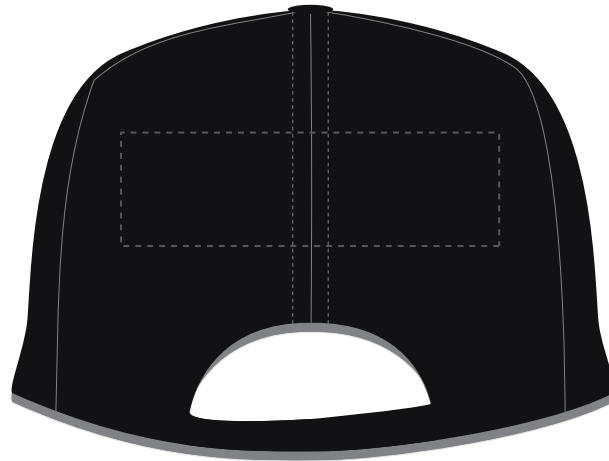

The dashed line is to demonstrate print area and will not appear on your printed item

Madeira Thread Colours

- Colour 1
- Colour 1
- Colour 1
- Colour 1

ARTWORK SCALE 50%

ARTWORK SCALE 100%
Max print area 100mm x 30mm