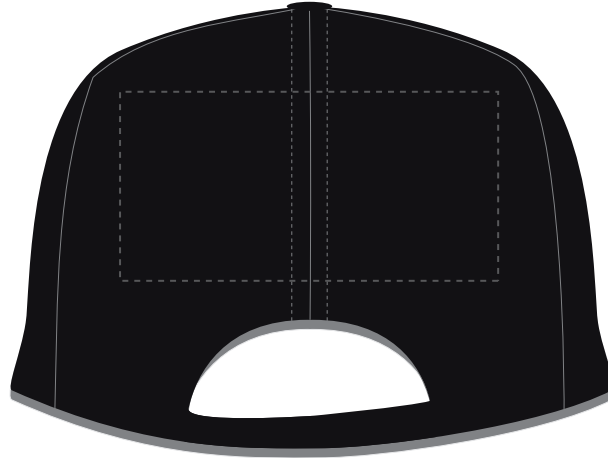

The dashed line is to demonstrate print area and will not appear on your printed item

Madeira Thread Colours

- Colour 1
- Colour 1
- Colour 1
- Colour 1

ARTWORK SCALE 50%

ARTWORK SCALE 100%
Max print area 100mm x 50mm