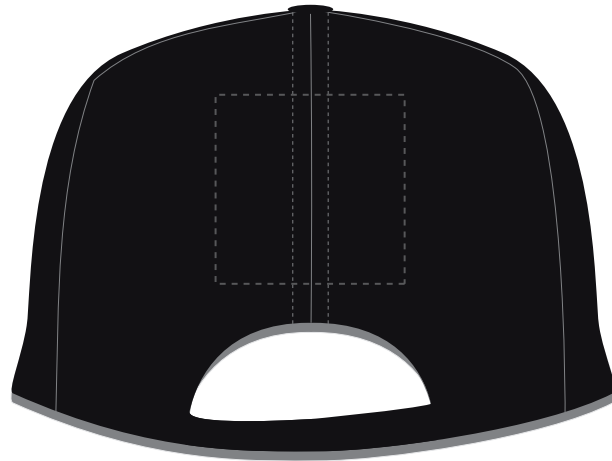

Your Ref:	Quantity:	Product Code: CF1004
Our Ref:	Version: 1	Product Colour:

PRINTING CONCERNS: PRINT MAY DISCOLOUR

PRODUCT INFO: DUE TO THE NATURE OF THE PRODUCT THE PRINT POSITION MAY VARY BY 10 - 20 MM

The dashed line is to demonstrate print area and will not appear on your printed item

Madeira Thread Colours

- Colour 1
- Colour 1
- Colour 1
- Colour 1

ARTWORK SCALE 50%

ARTWORK SCALE 100%
Max print area 50mm x 50mm